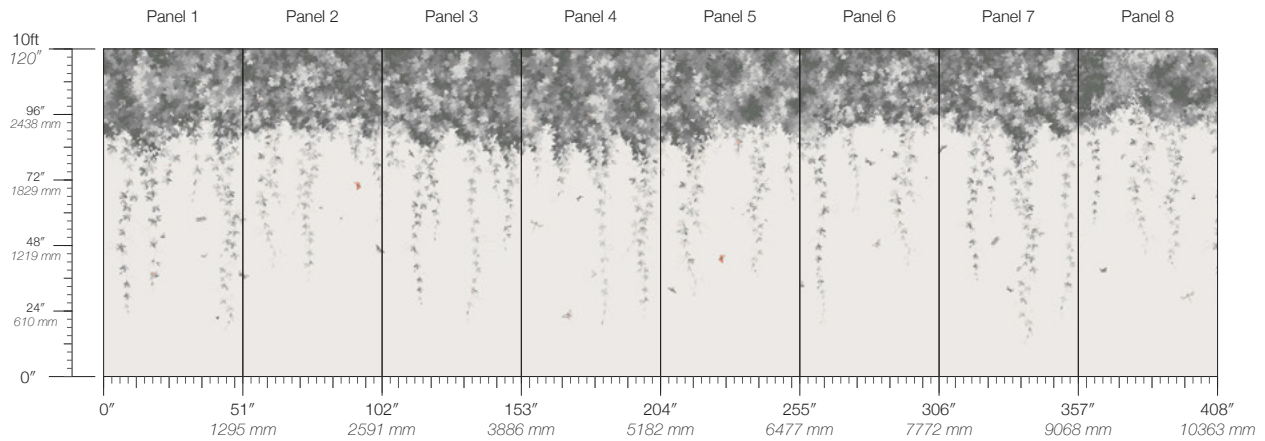

Overgrow Giulia

Suitable for residential and commercial projects

COLOR
Giulia

STOCK
Made to order

REPEAT
Non-repeating

CONTACT
sales@calicowallpaper.com
+1 718 243 1705
57 Lispenard Street
New York, NY 10013 USA

ITEM
3406

MINIMUM
1 panel

LEAD TIME
4 weeks to print

CONTENT
Type II PVC-Free TPO

MAINTENANCE
Water-based cleanser

ORIGIN
USA

DISCLAIMER
Panel maps represent mural artwork only. Reference the physical sample for color and texture.

PANEL WIDTH
51" / 1295 mm trimmed

FLAMMABILITY
ASTM E84 Adhered Class A

DETAILS
Custom options available

PANEL HEIGHT
120" / 3048 mm standard

ENVIRONMENTAL
Recycled Content, Phthalate Free
Low VOC, HPD Available

PRICE
Available upon request