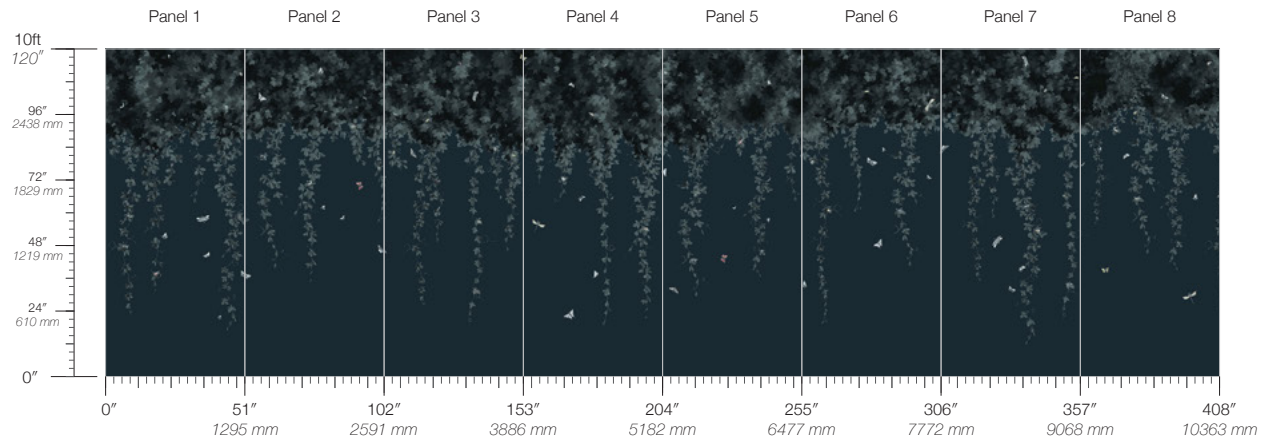

Overgrow Emilia

Suitable for residential and commercial projects

COLOR
Emilia

STOCK
Made to order

REPEAT
Non-repeating

CONTACT
sales@calicowallpaper.com
+1 718 243 1705
57 Lispenard Street
New York, NY 10013 USA

ITEM
3404

MINIMUM
1 panel

LEAD TIME
4 weeks to print

CONTENT
Type II PVC-Free TPO

MAINTENANCE
Water-based cleanser

ORIGIN
USA

DISCLAIMER
Panel maps represent mural artwork only. Reference the physical sample for color and texture.

PANEL WIDTH
51" / 1295 mm trimmed

FLAMMABILITY
ASTM E84 Adhered Class A

DETAILS
Custom options available

PANEL HEIGHT
120" / 3048 mm standard

ENVIRONMENTAL
Recycled Content, Phthalate Free
Low VOC, HPD Available

PRICE
Available upon request