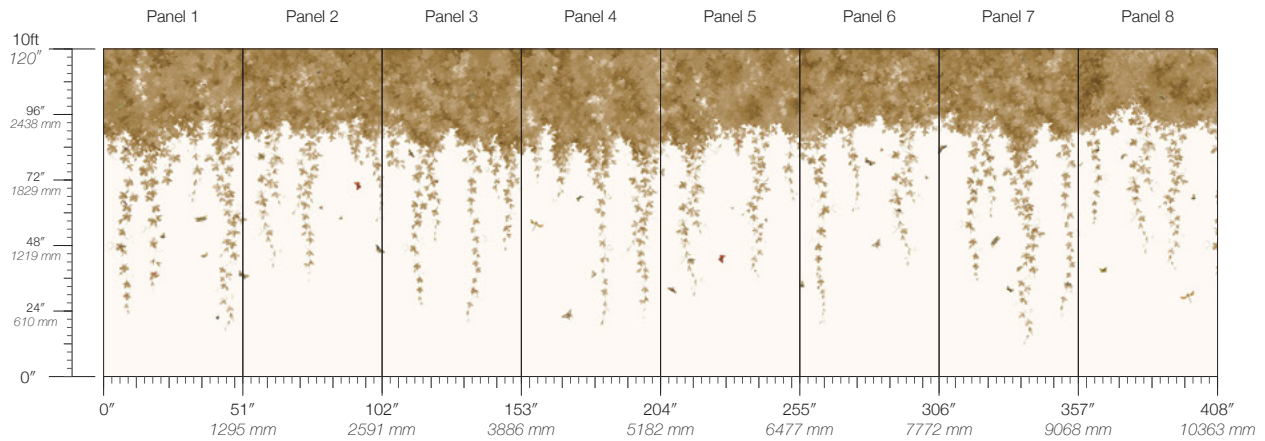

Overgrow Alfred

Suitable for residential and commercial projects

COLOR
Alfred

STOCK
Made to order

REPEAT
Non-repeating

CONTACT
sales@calicowallpaper.com
+1 718 243 1705
57 Lispenard Street
New York, NY 10013 USA

ITEM
3401

MINIMUM
1 panel

LEAD TIME
4 weeks to print

CONTENT
Type II PVC-Free TPO

MAINTENANCE
Water-based cleanser

ORIGIN
USA

DISCLAIMER
Panel maps represent mural artwork only. Reference the physical sample for color and texture.

PANEL WIDTH
51" / 1295 mm trimmed

FLAMMABILITY
ASTM E84 Adhered Class A

DETAILS
Custom options available

PANEL HEIGHT
120" / 3048 mm standard

ENVIRONMENTAL
Recycled Content, Phthalate Free
Low VOC, HPD Available

PRICE
Available upon request