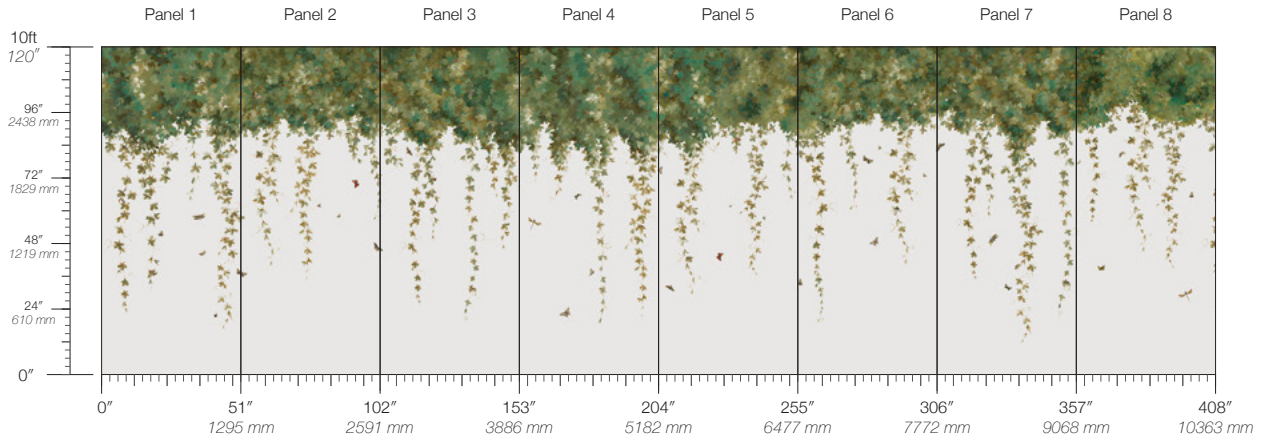

Overgrow Alice

Suitable for residential and commercial projects

COLOR
Alice

STOCK
Made to order

REPEAT
Non-repeating

CONTACT
sales@calicowallpaper.com
+1 718 243 1705
57 Lispenard Street
New York, NY 10013 USA

ITEM
3402

MINIMUM
1 panel

LEAD TIME
4 weeks to print

CONTENT
Type II PVC-Free TPO

MAINTENANCE
Water-based cleanser

ORIGIN
USA

DISCLAIMER
Panel maps represent mural artwork only. Reference the physical sample for color and texture.

PANEL WIDTH
51" / 1295 mm trimmed

FLAMMABILITY
ASTM E84 Adhered Class A

DETAILS
Custom options available

PANEL HEIGHT
120" / 3048 mm standard

ENVIRONMENTAL
Recycled Content, Phthalate Free
Low VOC, HPD Available

PRICE
Available upon request